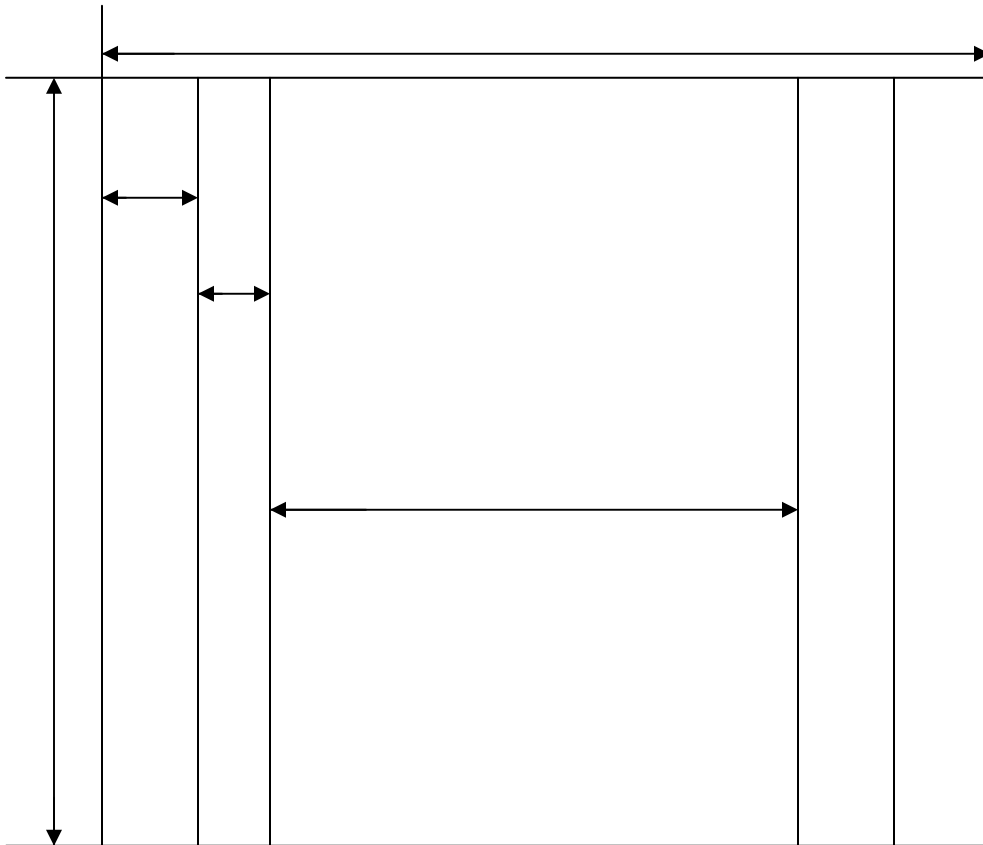

Steel Tarp Double Drop

Color: _____

Please fill in all the following dimensions:

www.tarpc.com

1 (800) 345-8277 (TARP)

1 (330) 677-8282 Fax